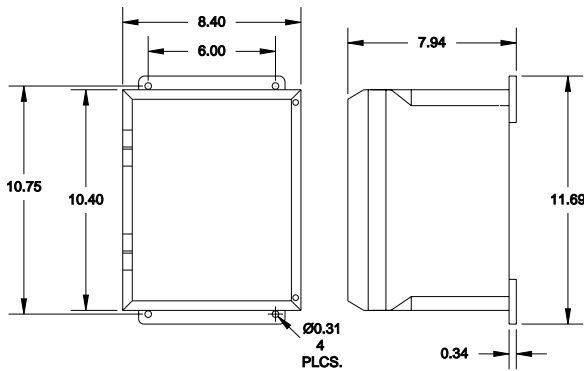

Enclosure Size	Measurement	H	W	D
A	inches	9.69	8.40	5.94
	centimeters	24.61	21.34	15.09
B	inches	11.69	8.40	7.94
	centimeters	29.69	21.34	20.17
C	inches	11.69	10.40	7.94
	centimeters	29.69	26.42	20.17
D	inches	13.69	10.40	7.94
	centimeters	34.77	26.42	20.17
E	inches	13.69	12.40	7.94
	centimeters	37.77	31.50	20.17

B