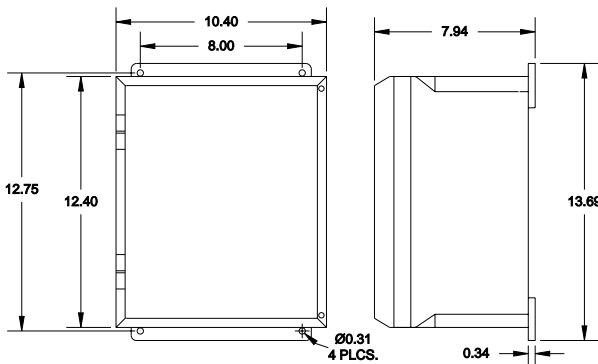

Enclosure Size	Measurement	H	W	D
A	inches	9.69	8.40	5.94
	centimeters	24.61	21.34	15.09
B	inches	11.69	8.40	7.94
	centimeters	29.69	21.34	20.17
C	inches	11.69	10.40	7.94
	centimeters	29.69	26.42	20.17
D	inches	13.69	10.40	7.94
	centimeters	34.77	26.42	20.17
E	inches	13.69	12.40	7.94
	centimeters	37.77	31.50	20.17

D