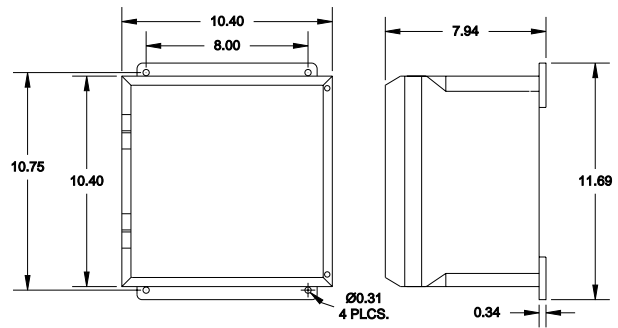

Enclosure Size	Measurement	H	W	D
A	inches	9.69	8.40	5.94
	centimeters	24.61	21.34	15.09
B	inches	11.69	8.40	7.94
	centimeters	29.69	21.34	20.17
C	inches	11.69	10.40	7.94
	centimeters	29.69	26.42	20.17
D	inches	13.69	10.40	7.94
	centimeters	34.77	26.42	20.17
E	inches	13.69	12.40	7.94
	centimeters	37.77	31.50	20.17

C