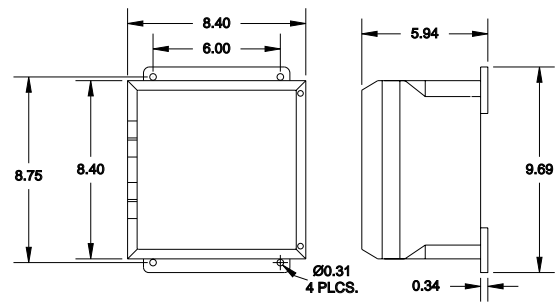

Enclosure Size	Measurement	H	W	D
A	inches	9.69	8.40	5.94
	centimeters	24.61	21.34	15.09
B	inches	11.69	8.40	7.94
	centimeters	29.69	21.34	20.17
C	inches	11.69	10.40	7.94
	centimeters	29.69	26.42	20.17
D	inches	13.69	10.40	7.94
	centimeters	34.77	26.42	20.17
E	inches	13.69	12.40	7.94
	centimeters	37.77	31.50	20.17

A